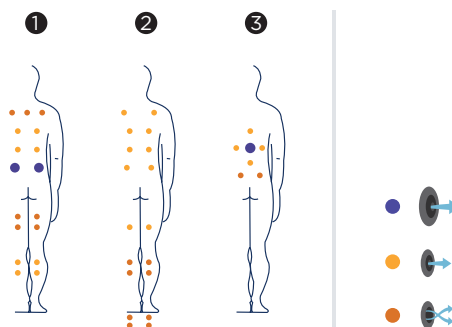

NEW 2018

TOUCH

The Touch hot tub is a compact model especially designed for couples, although there is space for up to three places (two loungers, one seat). Because it's best to get just the right size, this hot tub is highly practical, getting the most out of its possibilities, offering flexible and complete treatment in extremely comfortable spaces, with headrests in each position. Its 42 pressurised water jets provide a complete relaxation, deep-tissue and lipoactive treatment, from your neck to your feet. To be enjoyed in good company or, of course, by yourself.

Positions: 3 (1 / 2)

Measures: 216 x 166 x 74

- SILENT PUMP
- ENERGY SAVING COVER
- clean water
- ECO SPA SENSE
- BCN DESIGN
- METALLIC (structure)

Optional:

- NORDIC INSULATION SYSTEM
- EcoSpa
- WIFI Touch Panel
- Bluetooth AUDIO