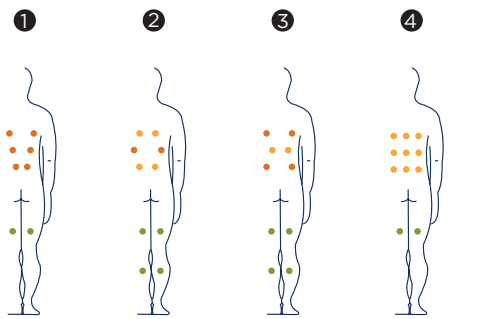

QUANTUM

Its small size enables it to be fitted anywhere in your home. Its straight lines, the cabinet's finish with white curves and the Woodermax system are the main outstanding features of this spa.

Positions: 4

Measures: 194 x 197 x 78

Optional: