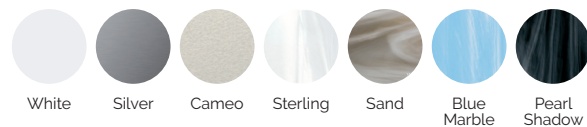

## SHELL FINISHES (ACRYLIC COLORS)