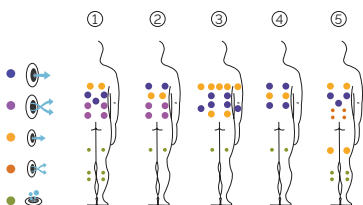

Essence

Luxury and elegance personified.

CODE 70515

Ideal for 4 people

5 positions

2 loungers

3 seats

Measures: 216 x 216 x 90 cm

Water capacity (l): 975 liters

Weight: Empty 450 kg / Full 1.425 kg

6 colors

4 massages