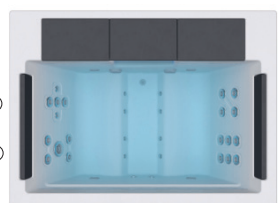

SHELL FINISHES (ACRYLIC COLORS)

White

FURNITURE FINISHES (OUTDOOR CABINET)

Graphite

Walnut Woodermax

Thunder Woodermax

Butterfly Woodermax