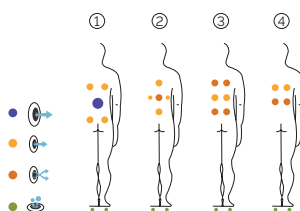

SHELL FINISHES (ACRYLIC COLORS)

White

FURNITURE FINISHES (OUTDOOR CABINET)

Graphite

Walnut Woodermax

Thunder Woodermax

Butterfly Woodermax