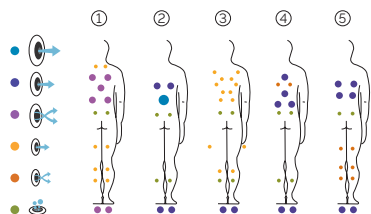

Velvet

The high performance XXL hot tub.

CODE 52666

Ideal for 4 people

5 positions

2 loungers

3 seats

Measures: 233 x 233 x 91 cm

Water capacity (l): 1.610 liters

Weight: Empty 378 kg / Full 1.988 kg

6 colors

5 massages