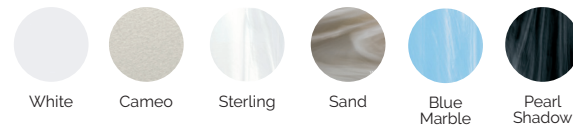

## SHELL FINISHES (ACRYLIC COLORS)