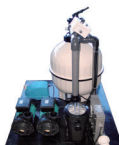

Amazon

Non-stop swimming, endless relaxation.

USABILITY

The Amazon is an impressive pool designed for practising sport combined with a hydrotherapy area that holds three people.

The **hydromassage area** is made up of one lounge and two seats that have been ergonomically designed to obtain the best possible comfort.

The **bathing area** comes with large stairs as well as 3 stainless steel rail for simple access.

A water current generated by five turbojets enables swimmers to swim countercurrent and thus keep fit in their home hot tubs.

SWIMSPA KIT