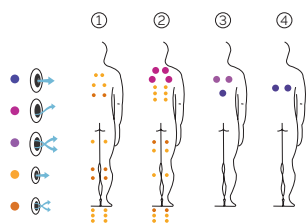

Amazon

Non-stop swimming, endless relaxation.

CODE 64414

Ideal for 3 people

4 positions

2 loungers

2 seats

Measures: 500 × 230 × 138 cm

Water capacity (l): 8.500 liters

Weight: Empty 1150 kg / Full 7.150 kg

3 colors

4 massages