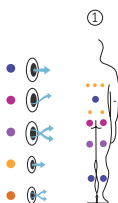

Measures: 400 × 230 × 138 cm

Water capacity (l): 6.000 liters

Weight: Empty 1.150 kg / Full 7.150 kg

3 colors

1 massages

AVAILABLE
NEXT APRIL
2021

TECHNICAL SPECIFICATIONS

FEATURES	
Total massage points	16
Massage Jets	16
Air Nozzles	Not available
Waterfall	Not available
Water fountains	3
Counter-current jets maximum flow rate	120 m ³ /h
Headrests	Not available
Touch Panel	Principal
Ultraviolet Treatment UV	Standard
Metal structure	Standard
ABS base	Not available
Energy Saving Cover	Standard
EcoSpa	Optional
Blue Connect Plus	Optional
Rowing Kit	Not available
FINISHES	
Colour Sense	5 LED + illuminated accessories
Pure Line Lighting	Not available
Surround Bluetooth Audio	Optional
Jets / Stainless Steel Nozzles	Standard
Stainless steel handrail	3 (inside)
Programmable Wi-Fi Touch Panel	Optional
MESSAGE PUMPS	
Water massage	3 × 2.200 W / 3 CV
FILTRATION AND HEATING	
Recirculation pump	250 W
Water heater	3.000 W
Type of filter	2 × cartridges
POWER SUPPLY	
Power requirement to 230 V (LOW/AMP)	7.000 W / 30,5 A
Voltage	230 V / 400 V III